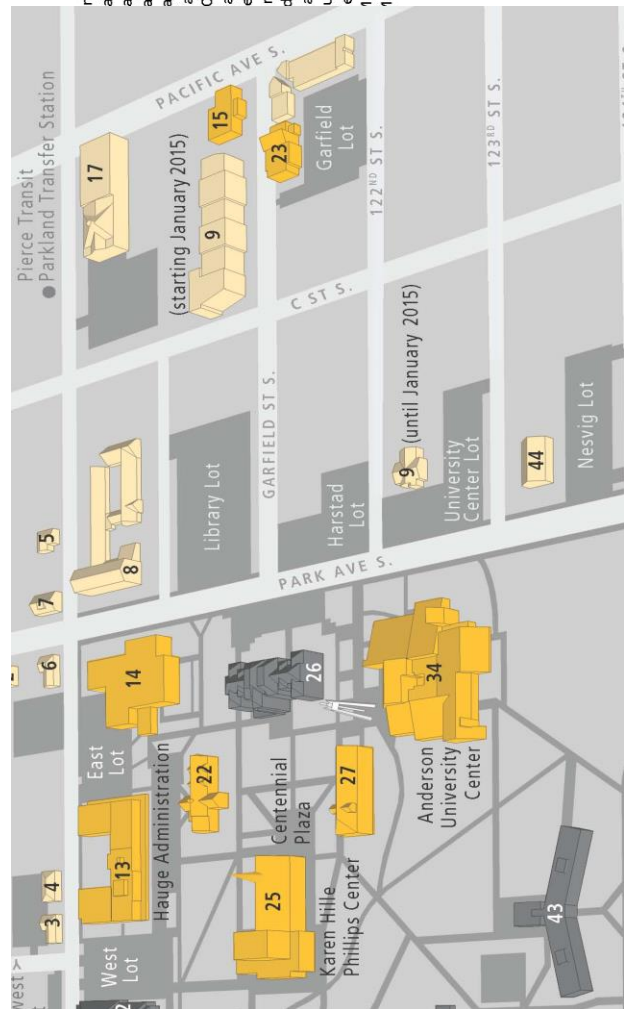

### Directions to the PLU Welcome Center From Interstate 5

*This parking pass is valid in any of the PLU Parking Lots*

- Interstate 5 to Tacoma
- Take exit 127 East -WA- 512 (Puyallup/Mt. Rainier)
- Turn right on WA-7/Pacific Ave. (Parkland/Spanaway)
- Turn right on Garfield St. S. ( 2 blocks)
- Turn right on Park Ave S. (1 block)
- Turn right on Wheeler St. S.
- Turn right into first parking lot entrance
- Park in Admission Guest parking in front row facing Park Ave. or any available parking spot.

### Walking Directions

- Cross at crosswalk on Park Ave. proceed left towards the Anderson University Center (building with what looks like a boat on the outside)
- Turn left between Harstad Hall and the Anderson University Center Buildings.
- Enter the Anderson University Center #34 on the campus map past the tall clock tower.

**-Pass is not transferrable and invalid if altered.**

**-Please park in non-reserved parking spaces only.**

25	Ness Family Chapel	8
44	Nesvig Alumni House	4
7	Payroll House	22
25	Karen Hille Phillips Center	23
27	Ramstad Hall	
34	Scandinavian Cultural Center	
25	Studio Theatre	
5	Trinity-Hovd House	
	Trinity Lutheran Church	
	University Scholars House	
	Xavier Hall	
	208 Garfield	

34	Anderson University Center	9
34	ampus Information	15
26	ampus Safety	13
17	ast Campus/High School	6
25	astvold Auditorium	14
23	arfield Book Company	2
23	08 Garfield	
23	arfield Station/Human resources	
	raduate & Continuing education	
	auge Administration building	
	ealth Center	
	ortvold Library	
	usic House	